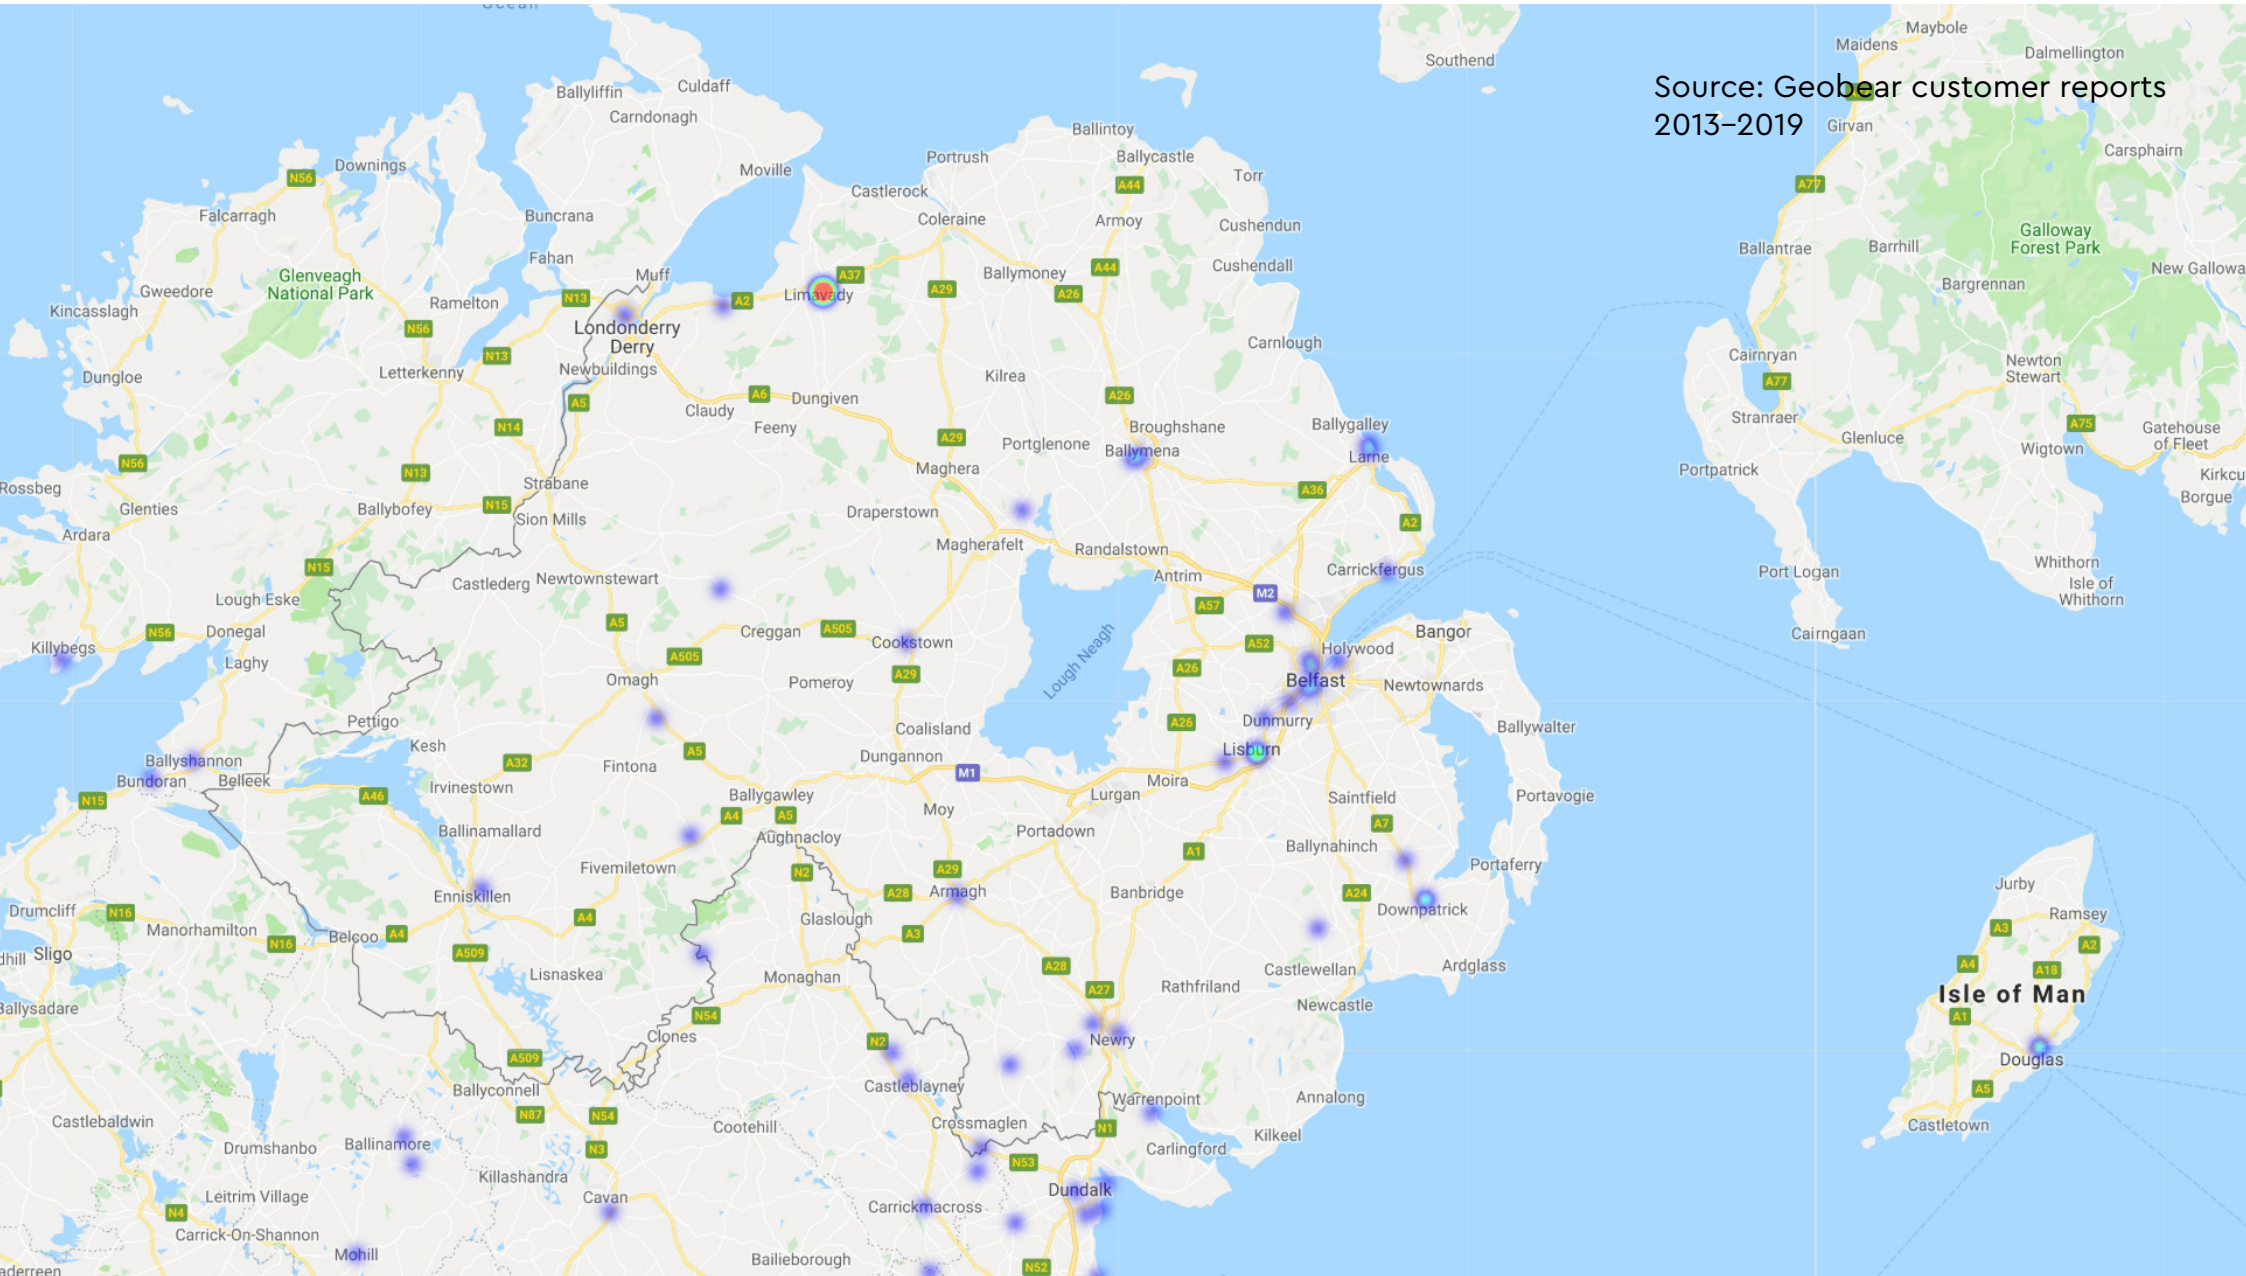

Subsidence Map, Northern Ireland 2013-19

Source: Geobear customer reports
2013-2019