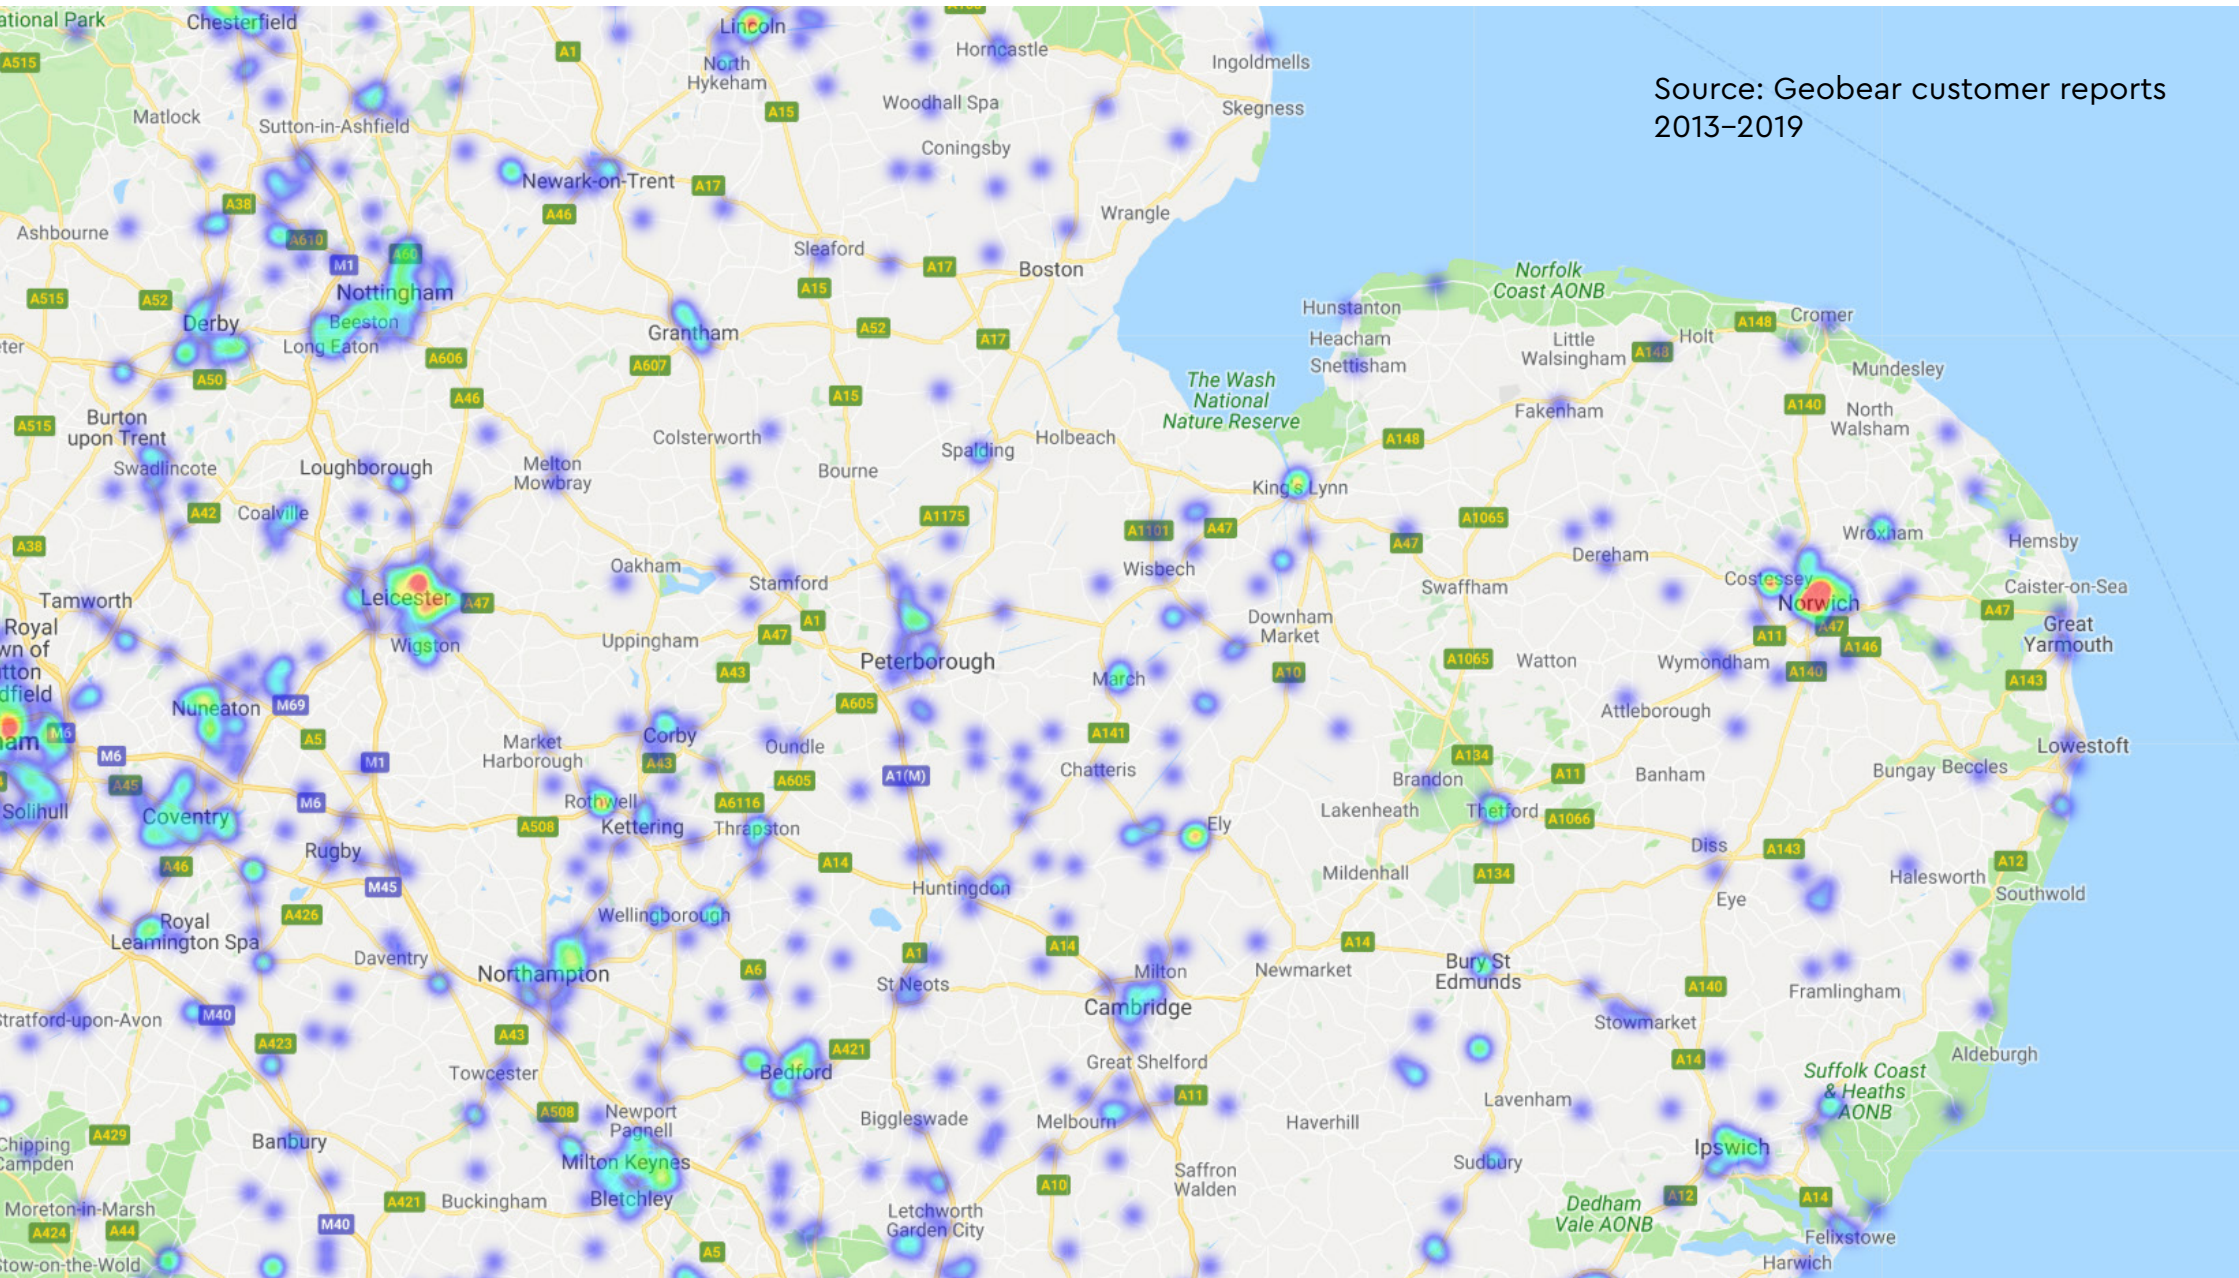

# Subsidence Map, England Mids / East Anglia 2013-19

Source: Geobear customer reports  
2013-2019