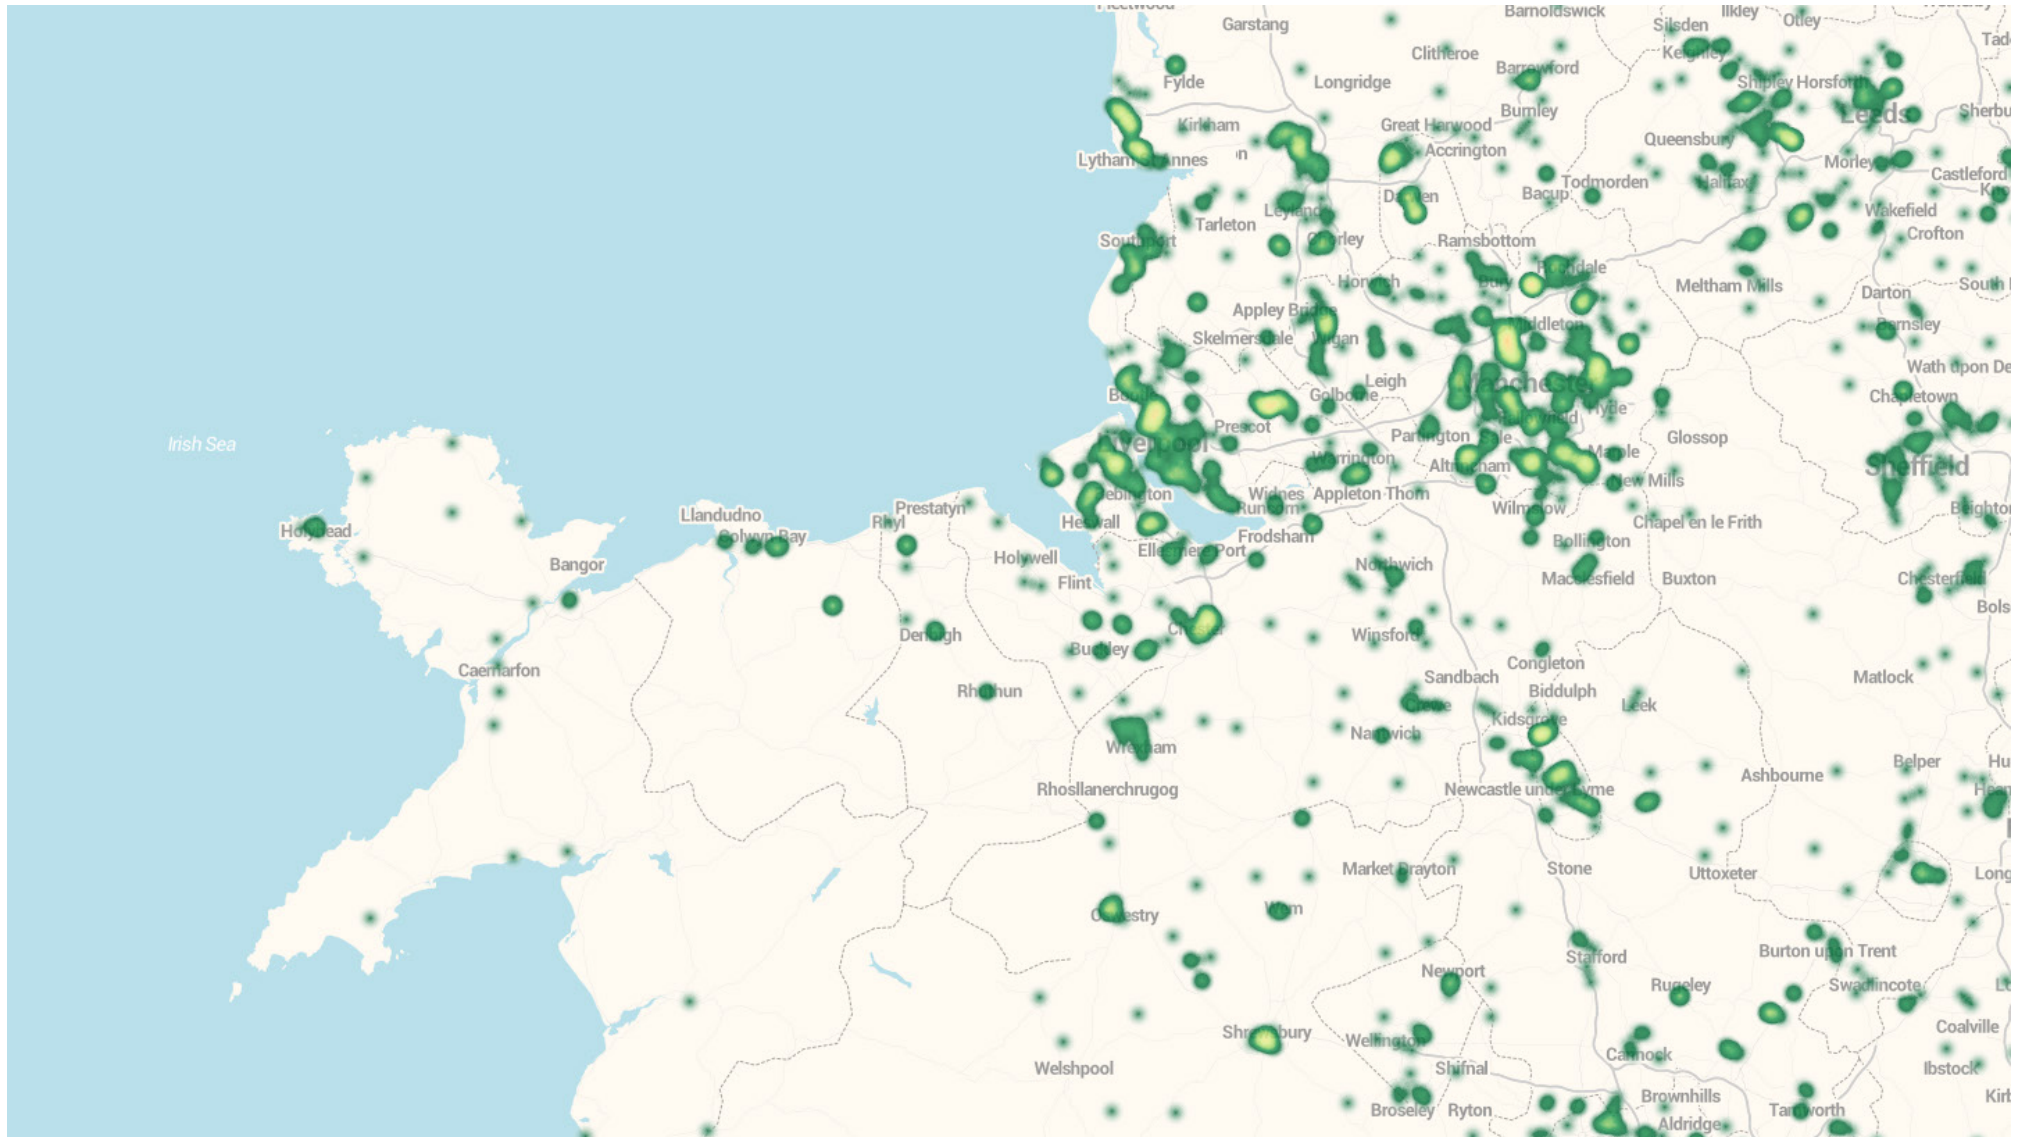

UK Subsidence hotspots North West / Wales

www.geobear.co.uk

Source: Geobear customer data