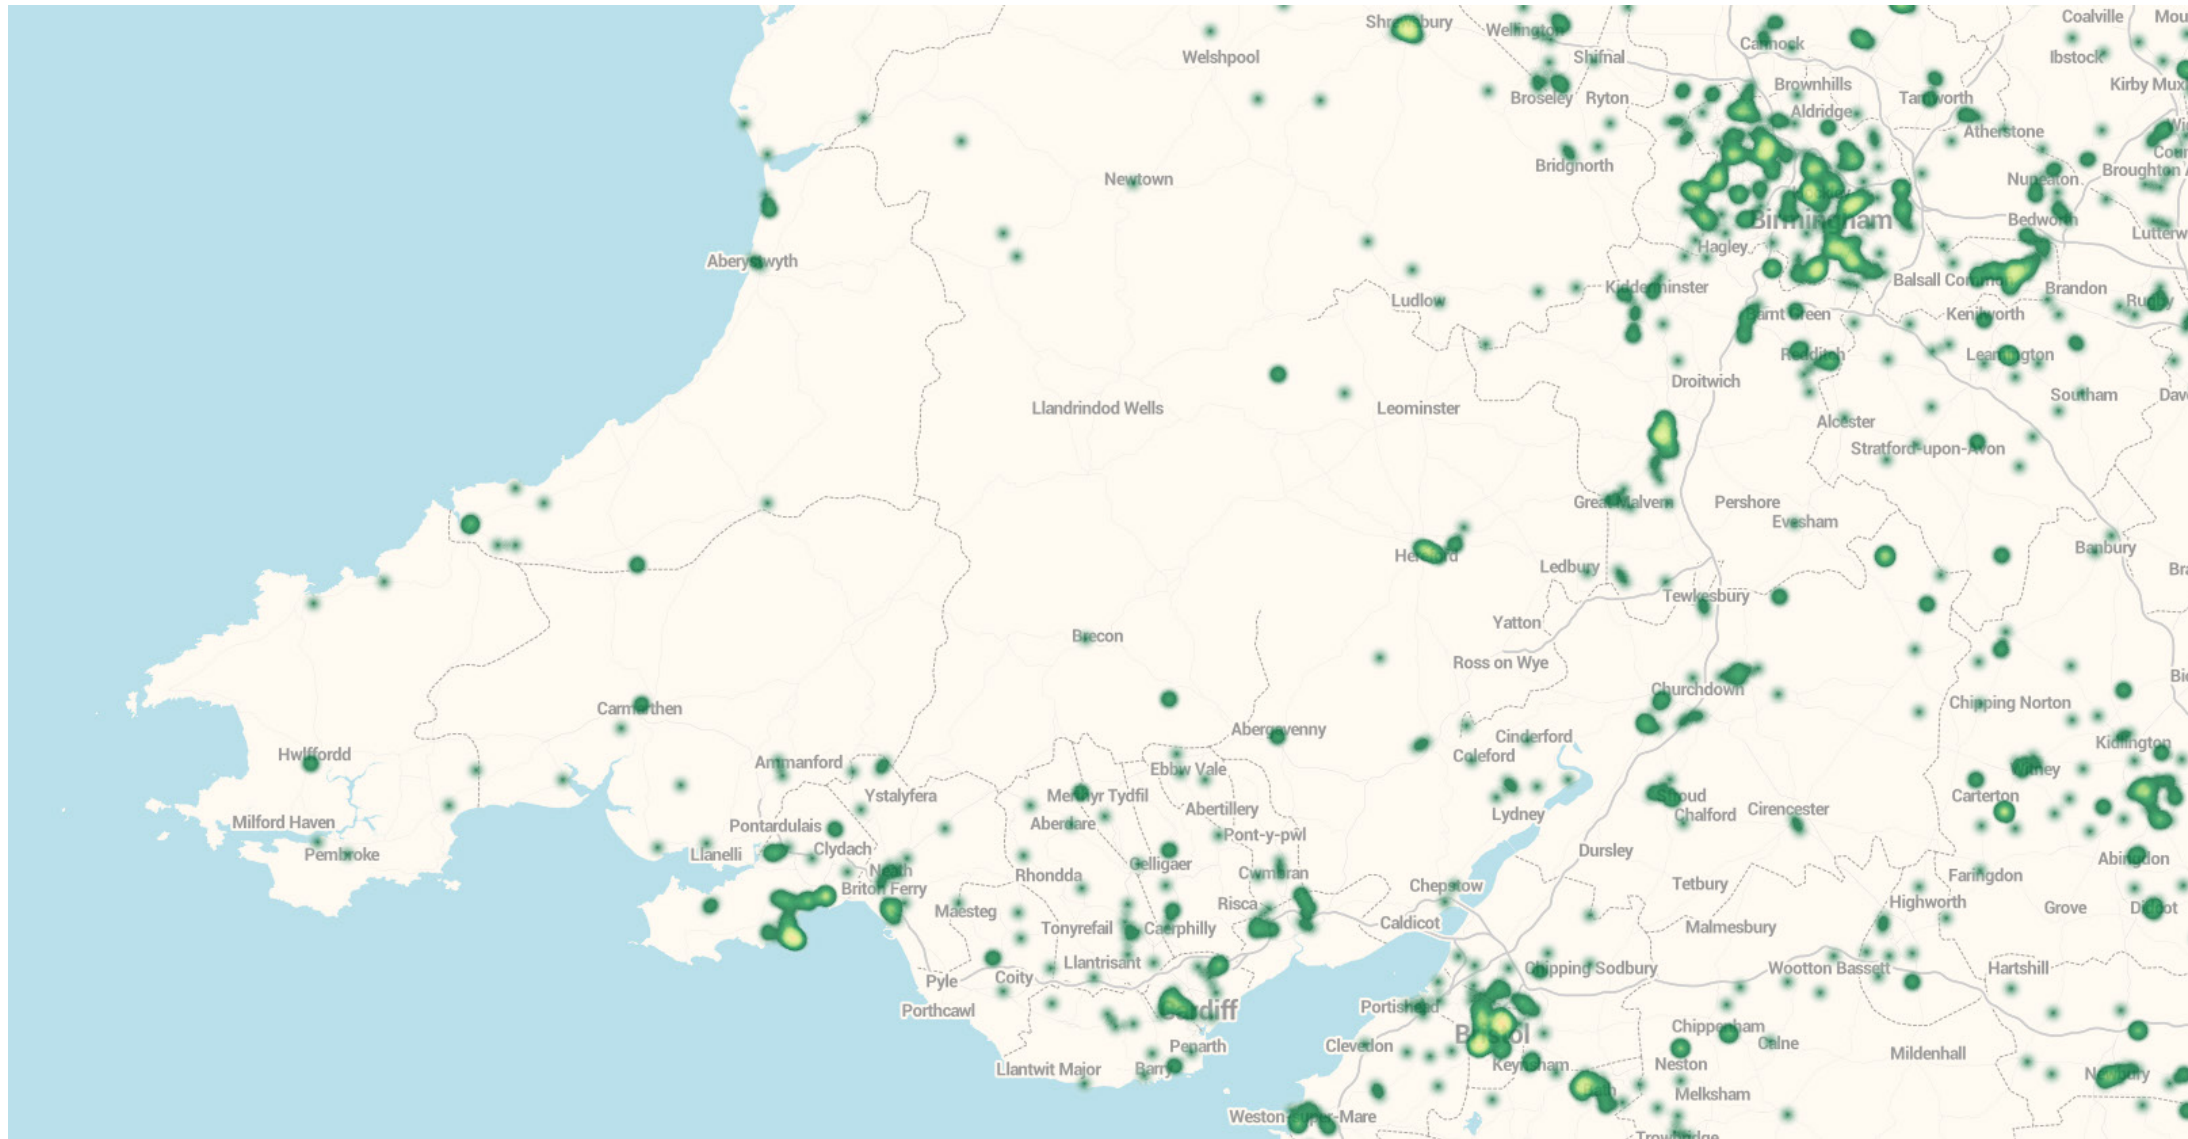

# UK Subsidence hotspots Midlands & South Wales

[www.geobear.co.uk](http://www.geobear.co.uk)

Source: Geobear customer data