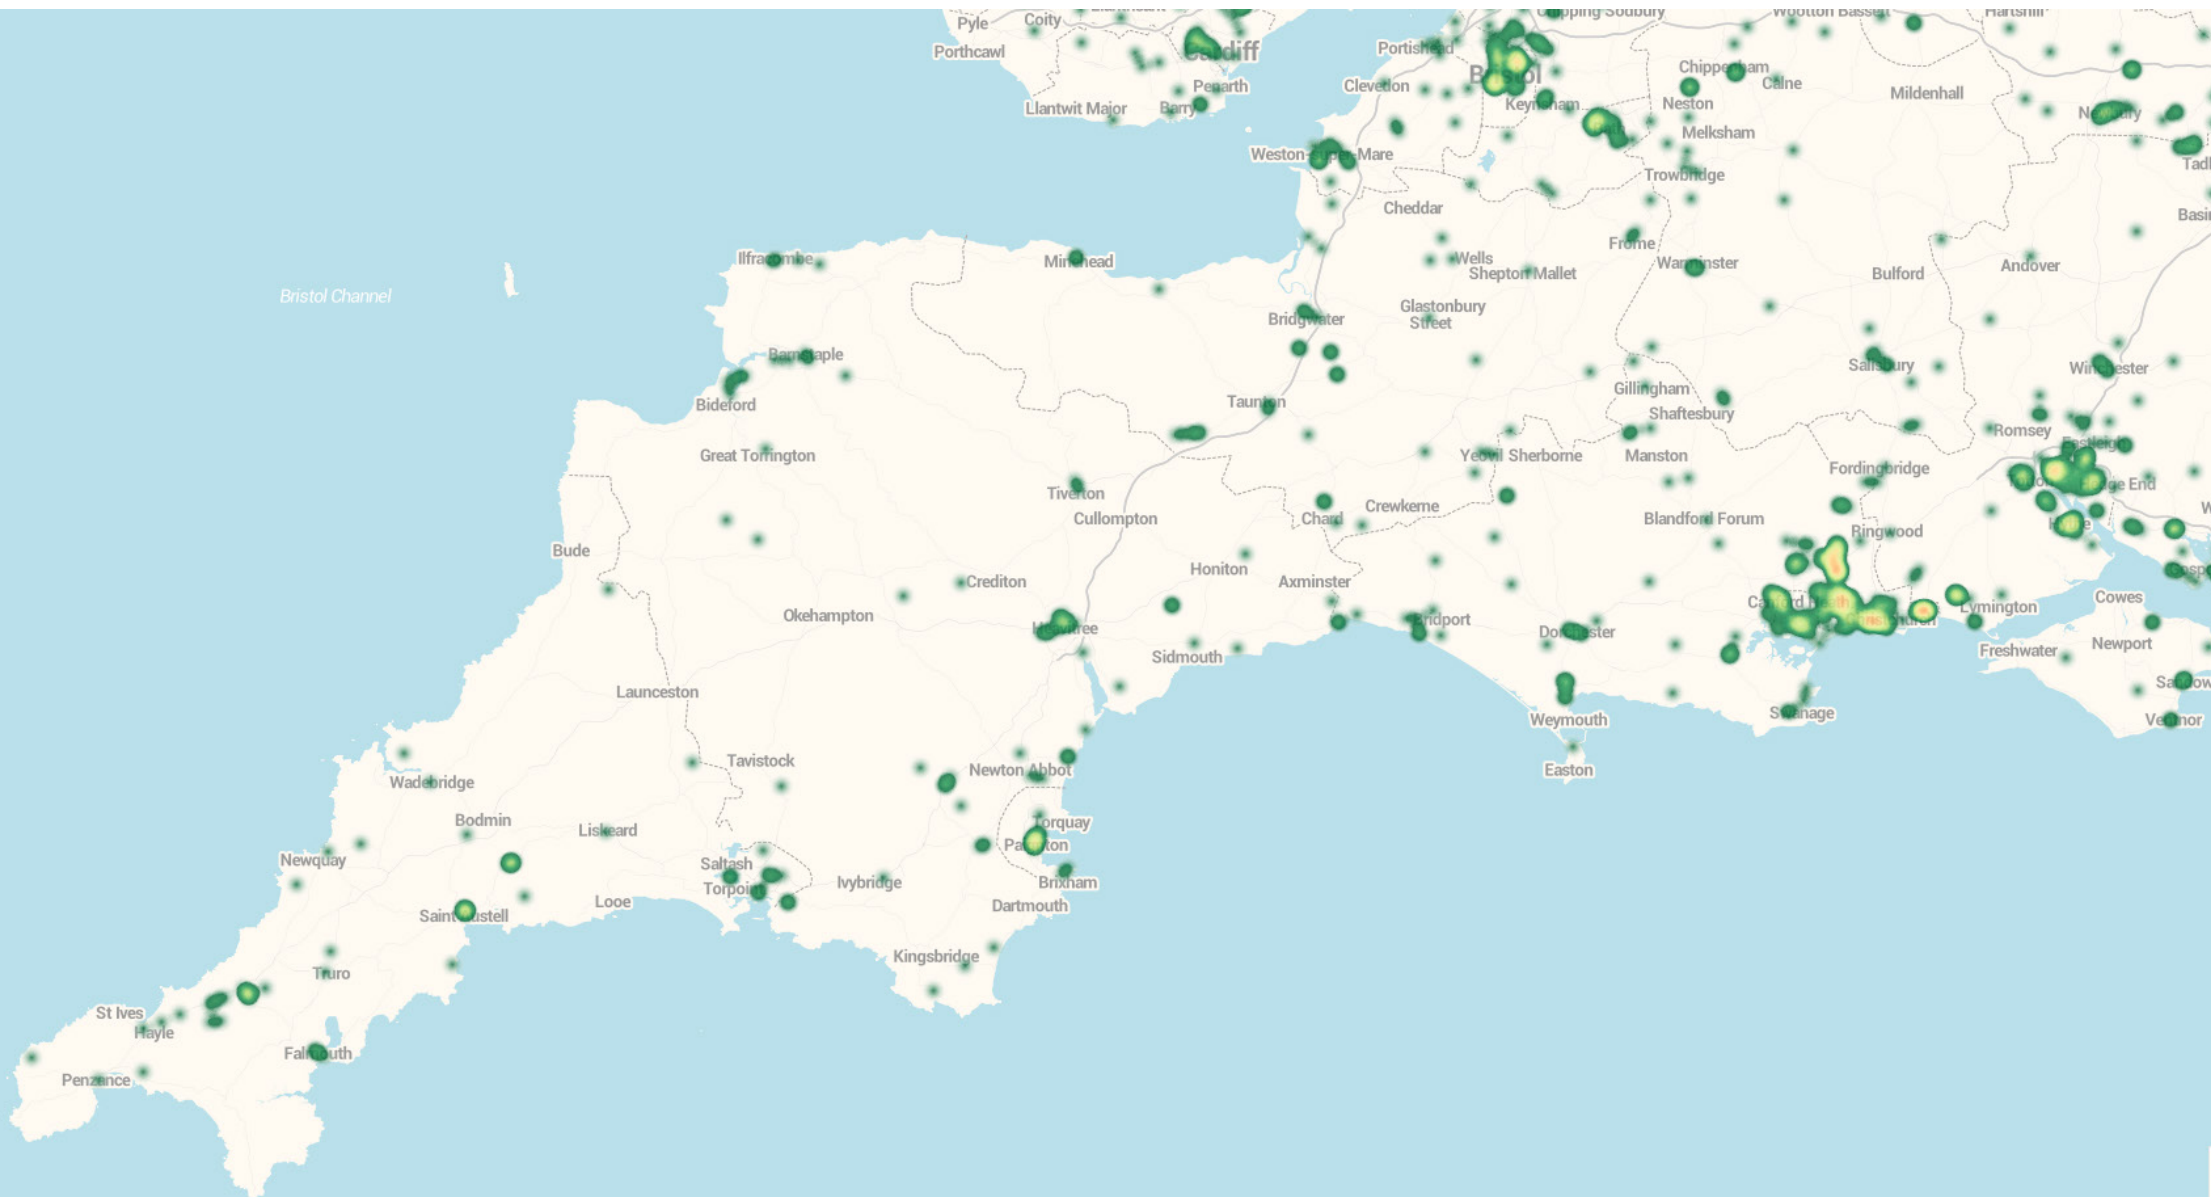

UK Subsidence hotspots South west

www.geobear.co.uk

Source: Geobear customer data