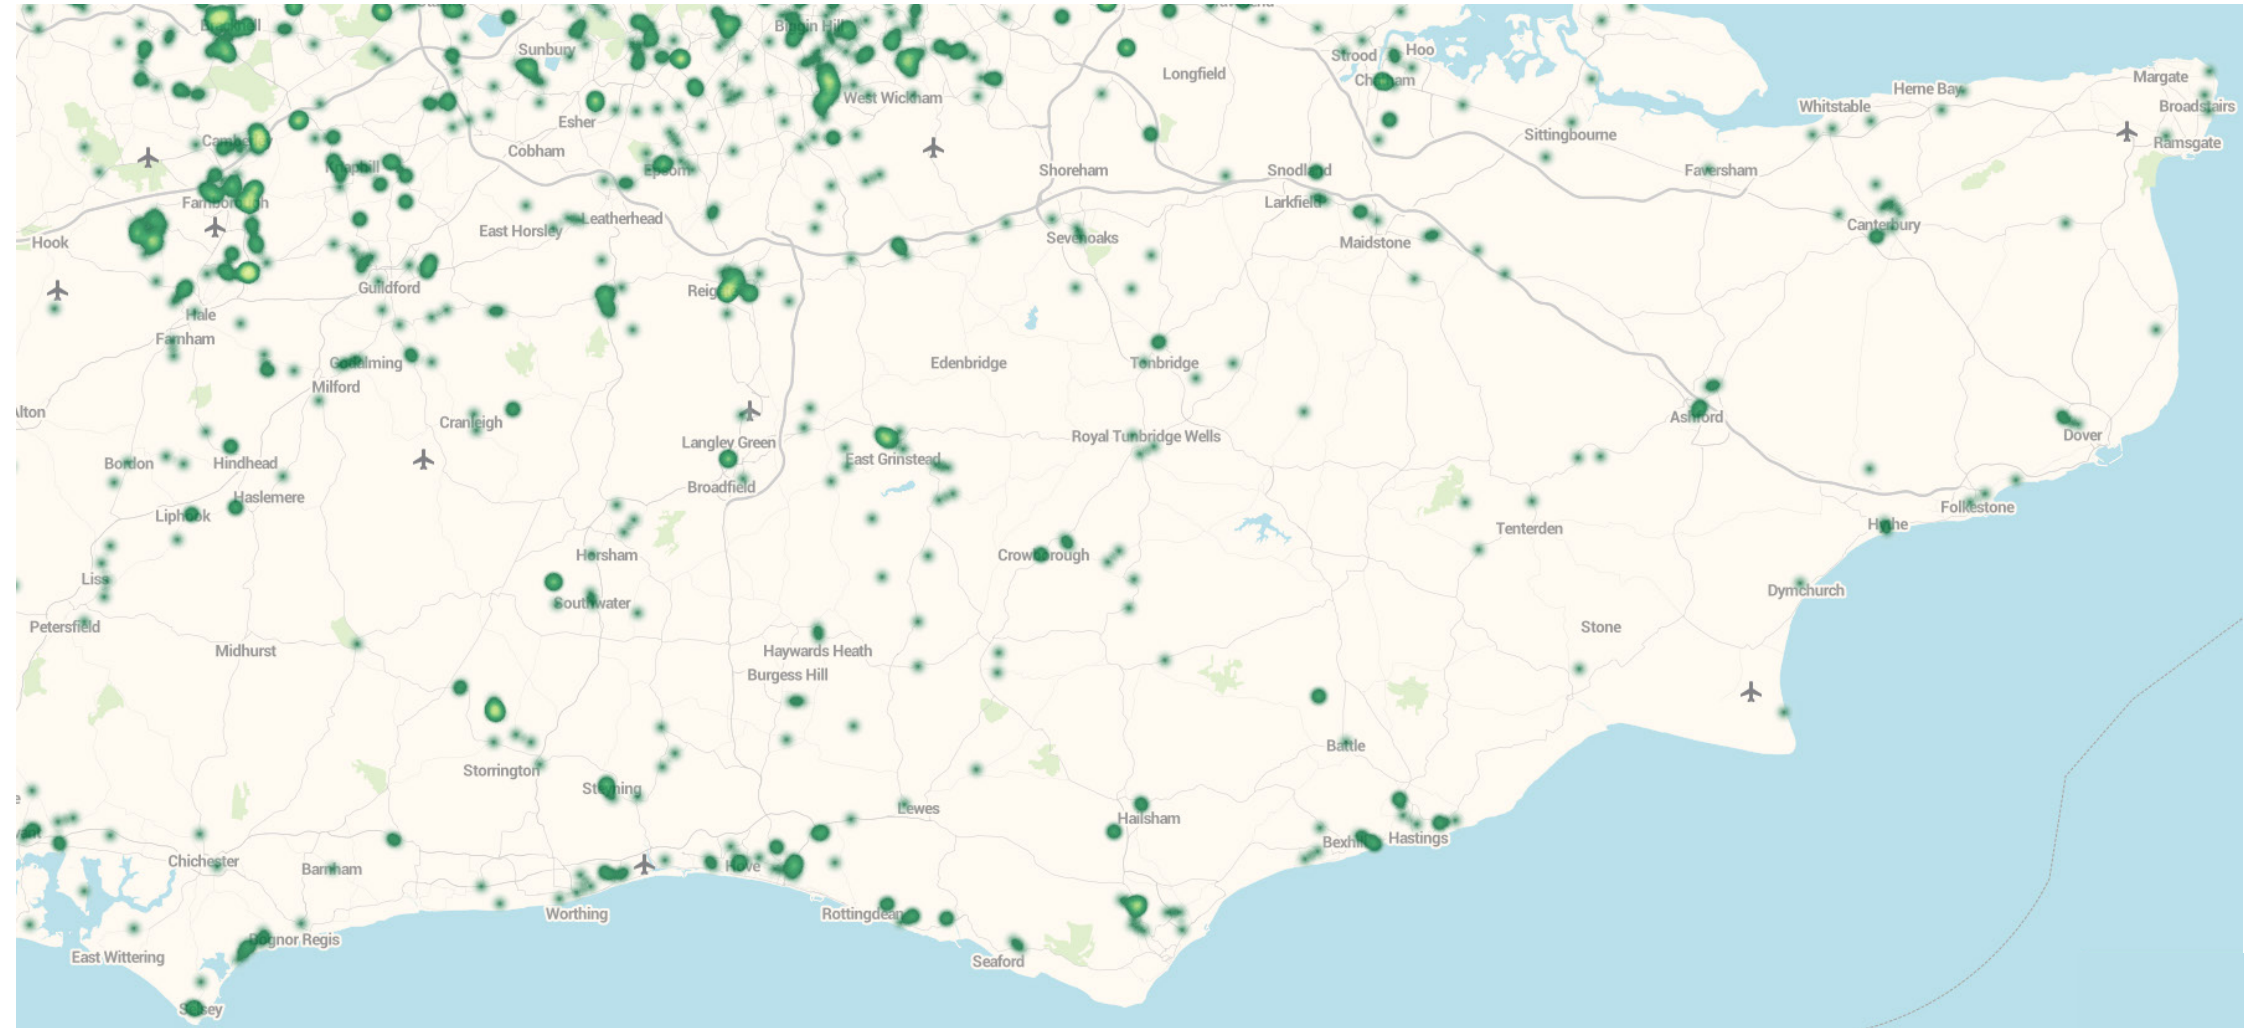

UK Subsidence hotspots South

www.geobear.co.uk

Source: Geobear customer data