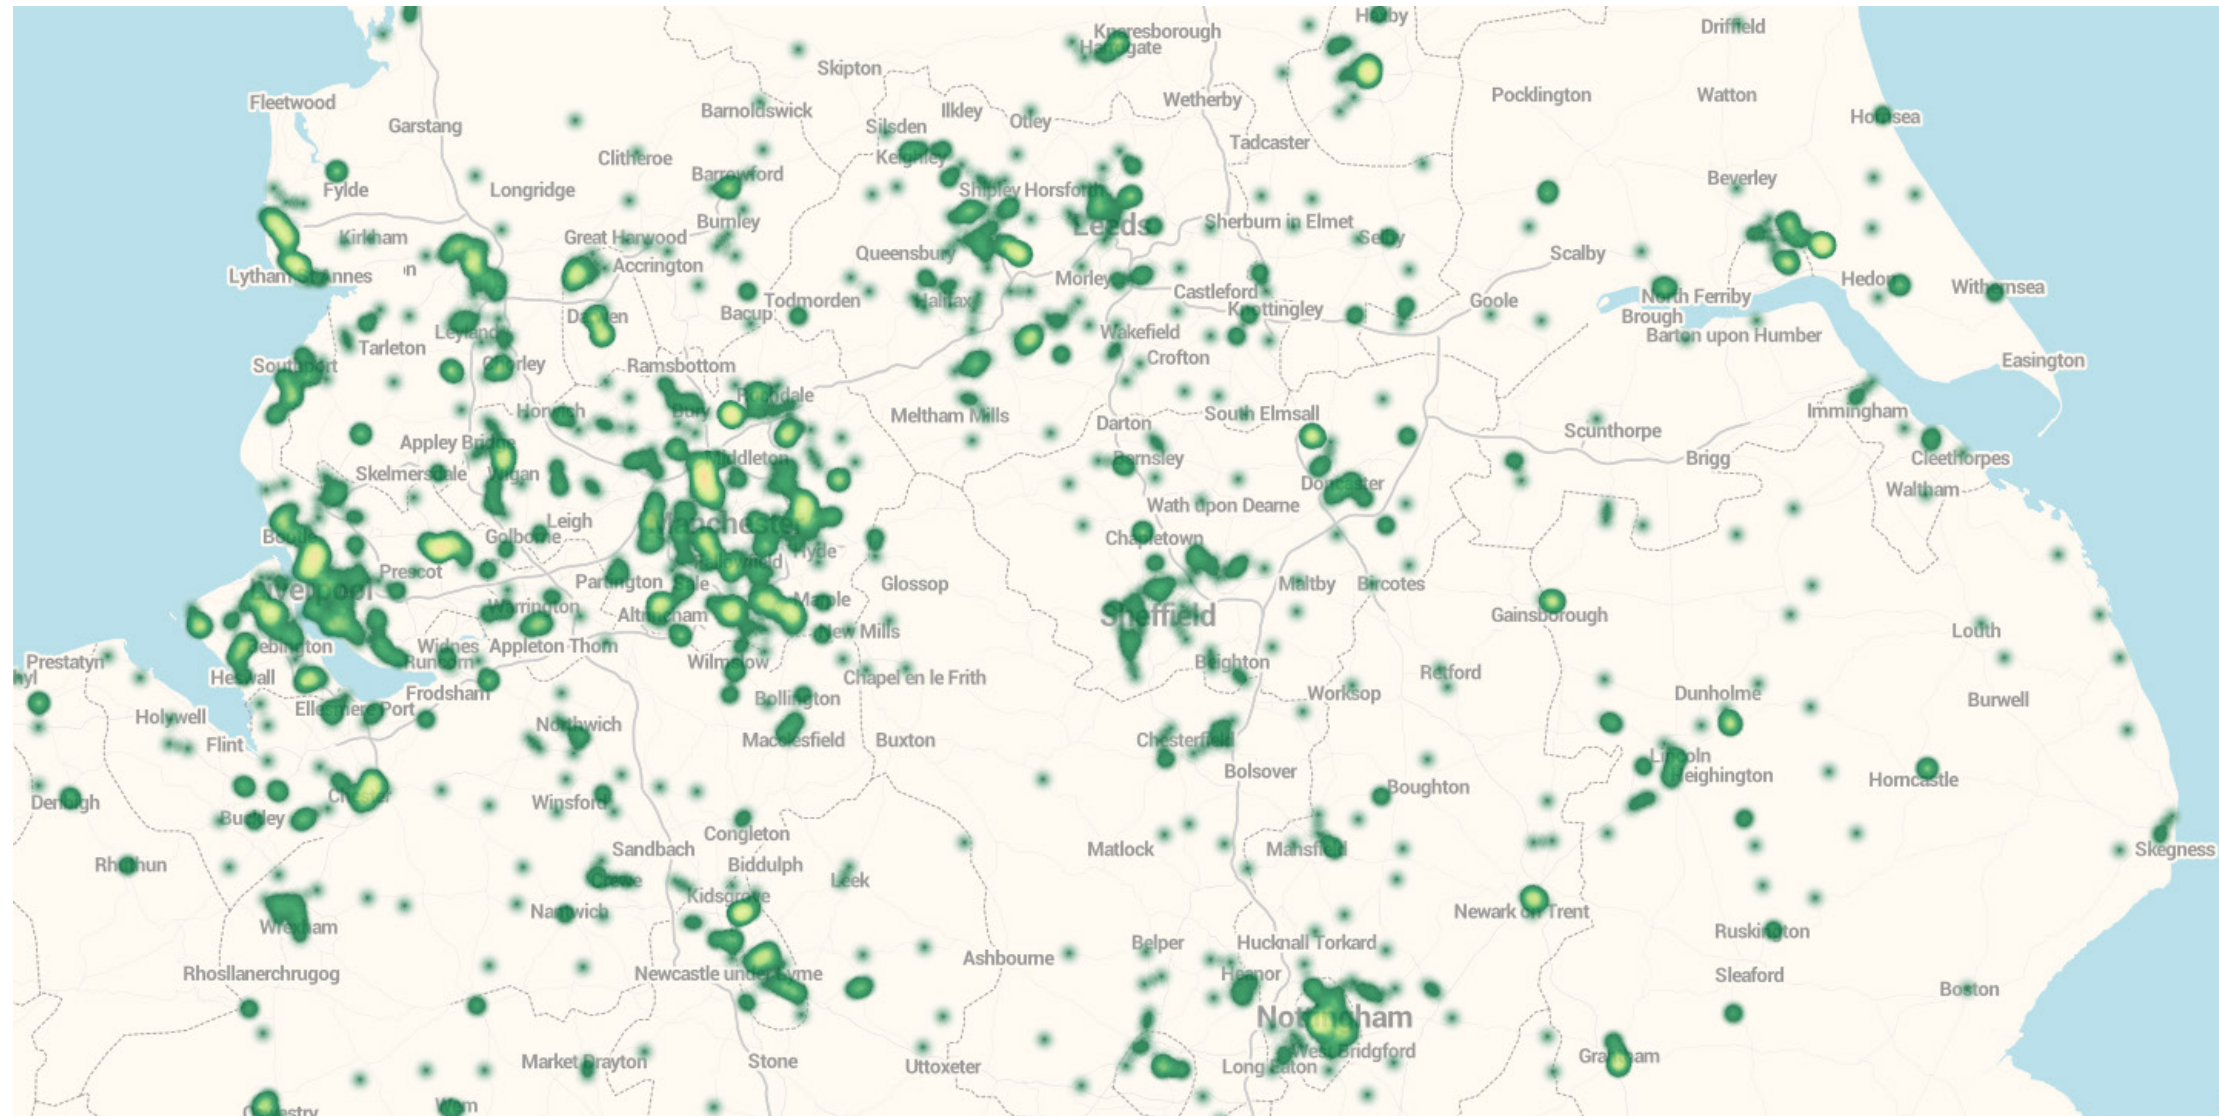

# UK Subsidence hotspots Midlands / North

[www.geobear.co.uk](http://www.geobear.co.uk)

Source: Geobear customer data