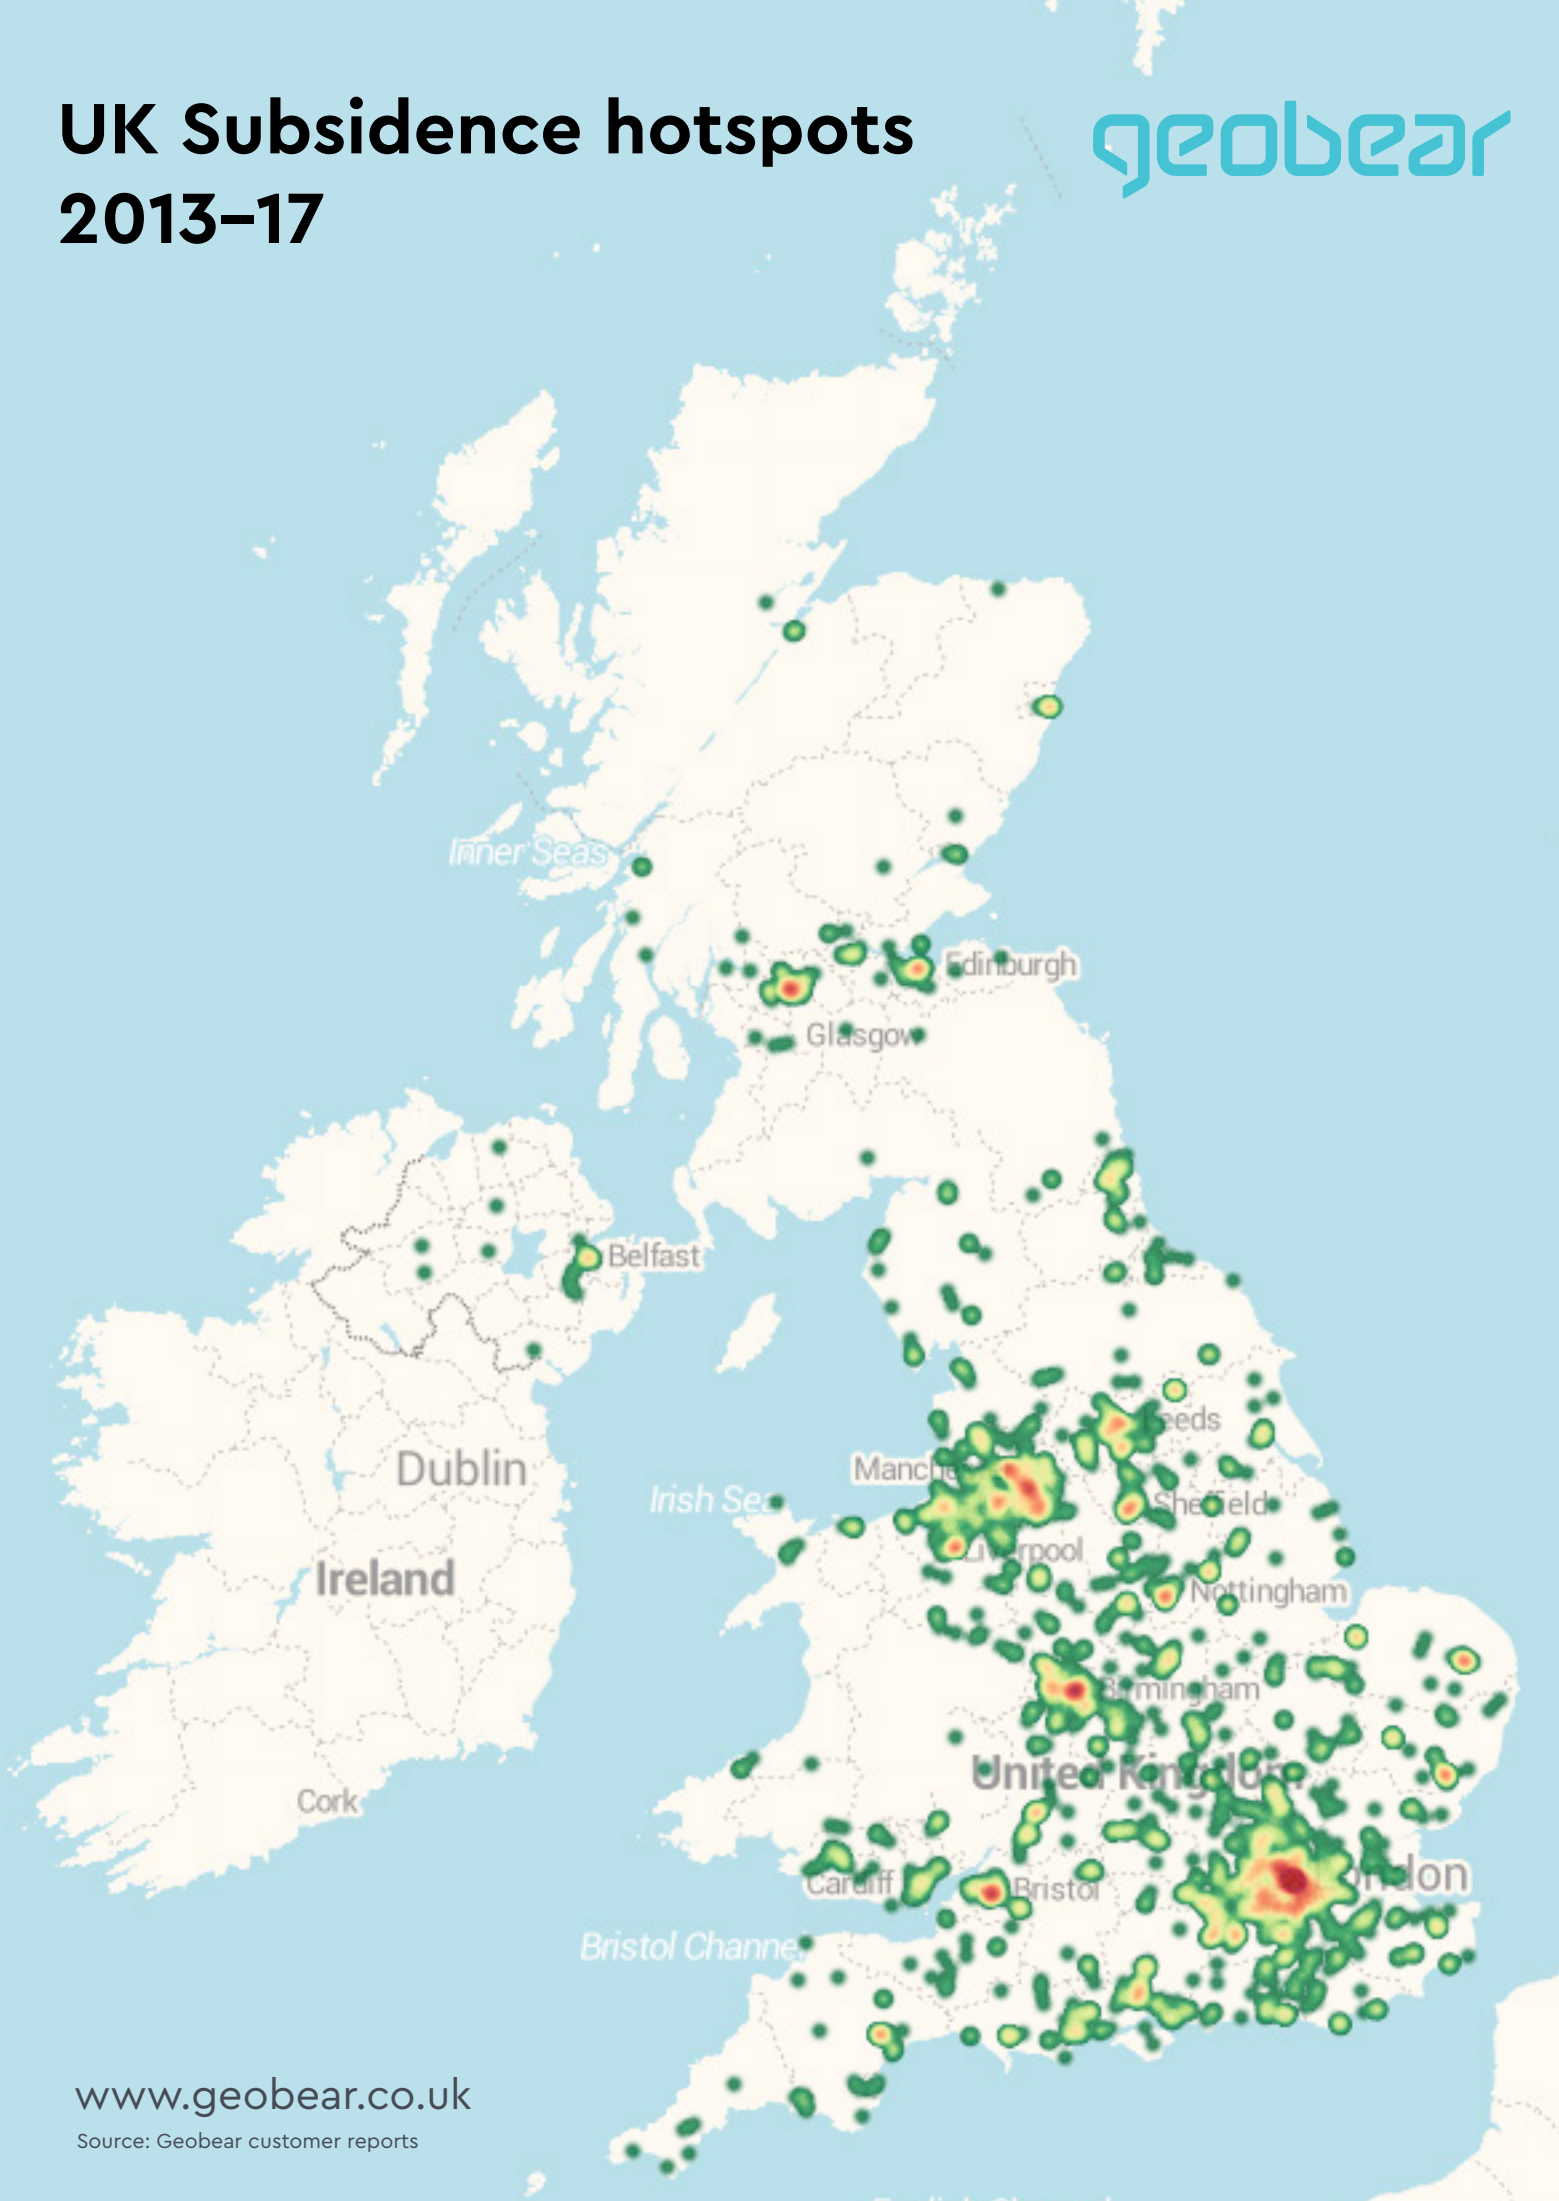

UK Subsidence hotspots 2013-17

geobear

www.geobear.co.uk

Source: Geobear customer reports