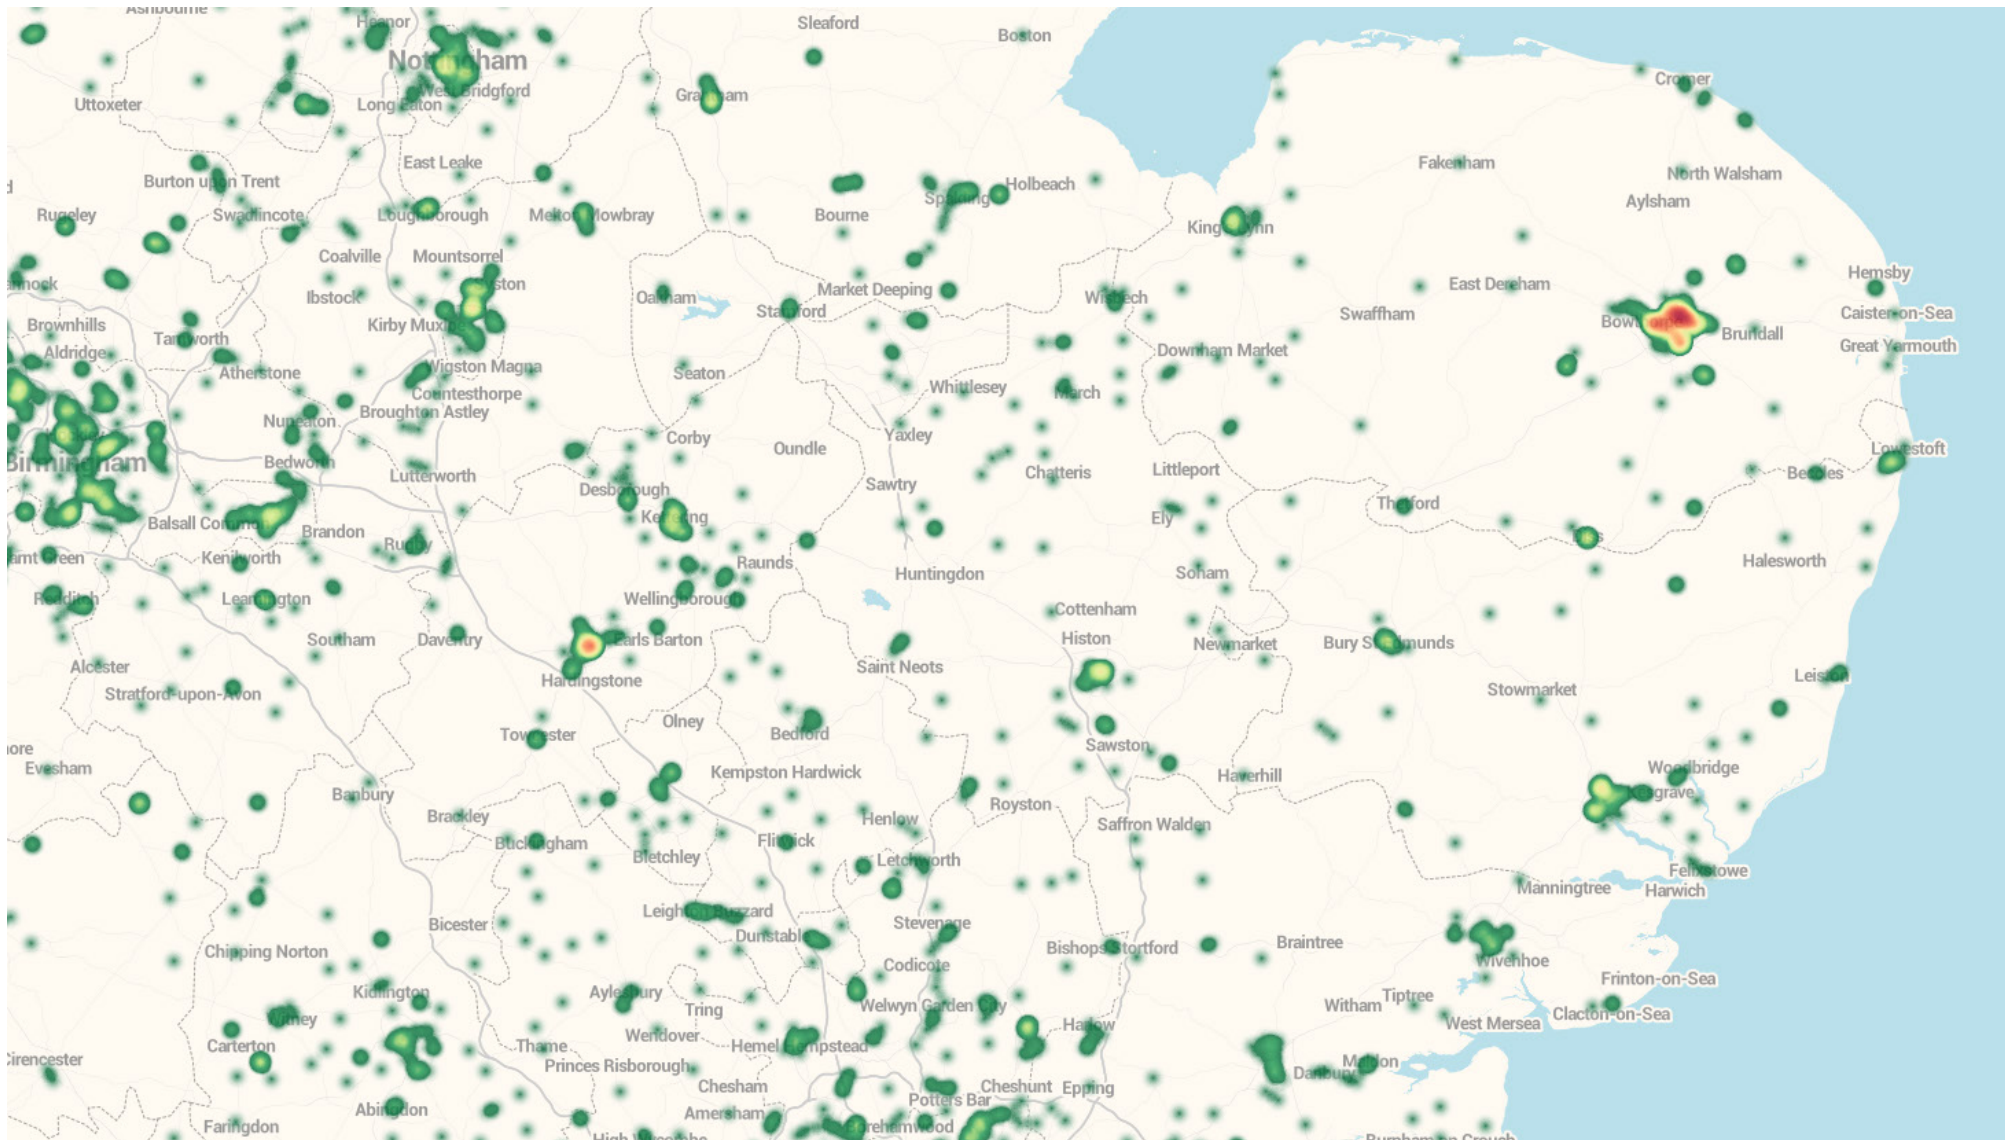

UK Subsidence hotspots East Midlands & Anglia

www.geobear.co.uk

Source: Geobear customer data